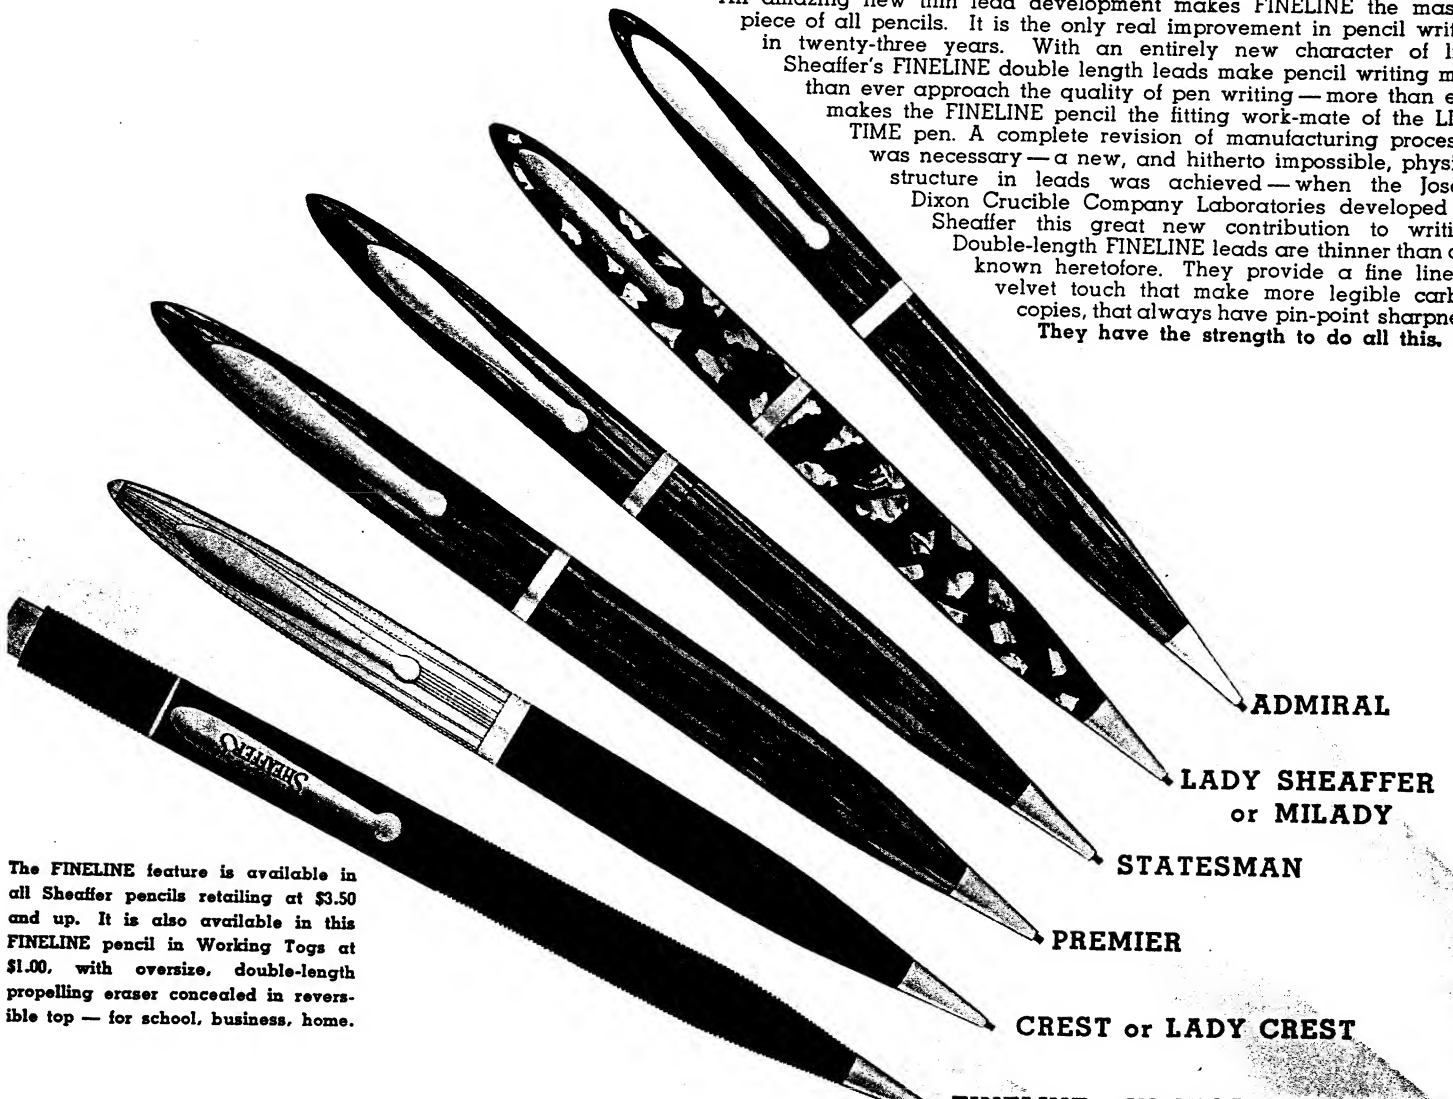

Fineline

PENCILS AND THIN LEADS, DOUBLE LENGTH

An amazing new thin lead development makes FINELINE the masterpiece of all pencils. It is the only real improvement in pencil writing in twenty-three years. With an entirely new character of line, Sheaffer's FINELINE double length leads make pencil writing more than ever approach the quality of pen writing — more than ever makes the FINELINE pencil the fitting work-mate of the LIFE-TIME pen. A complete revision of manufacturing processes was necessary — a new, and hitherto impossible, physical structure in leads was achieved — when the Joseph Dixon Crucible Company Laboratories developed for Sheaffer this great new contribution to writing. Double-length FINELINE leads are thinner than any known heretofore. They provide a fine line of velvet touch that make more legible carbon copies, that always have pin-point sharpness. They have the strength to do all this.

The FINELINE feature is available in all Sheaffer pencils retailing at $3.50 and up. It is also available in this FINELINE pencil in Working Togs at $1.00, with oversize, double-length propelling eraser concealed in reversible top — for school, business, home.

Sheaffer's FINELINE Pencils (To Match Sheaffer Pens Bearing the Same Name)

Color	CREST $6.00		LADY CREST $5.00		PREMIER $5.00		STATESMAN SOVEREIGN and ADMIRAL (Regular Length) $4.00		LADY SHEAFFER and MILADY $3.50		ADMIRAL (Shorter Length) $3.50		FINELINE in Working Togs $1.00	
	Symbol	Code	Symbol	Code	Symbol	Code	Symbol	Code	Symbol	Code	Symbol	Code	Symbol	Code
Black	YBT-L	SODSY	YBV-L	SOGDO	SLT	BALAK	LTC	BALCO	LVF	LADMU	LVC	LVECE	LE	EVUBN
Golden Brown	YBT-C	SOFTI	YBV-C	SOGFU	SCT	KADIS	CTC	KADUB	CVF	KAFAR	CVC	KADYG		
Gray Pearl	BBT-P	SOFZO			SPT	RITKE	PTC	RISLA	PVF	RIPNU	PVC	RIRMY		
Ebonized Pearl					SDT	DADAB	DTC	DADEB	DVF	LADNA	DVC	DADIB		
Rose Glow					SFT	KAKAV	FTC	KAKOS	FVF	KAKYL	FVC	KAKMU		
Marine Green					SET	EFADC	ETC	EFECF	EVF	EFOZH	EVC	EFIBG